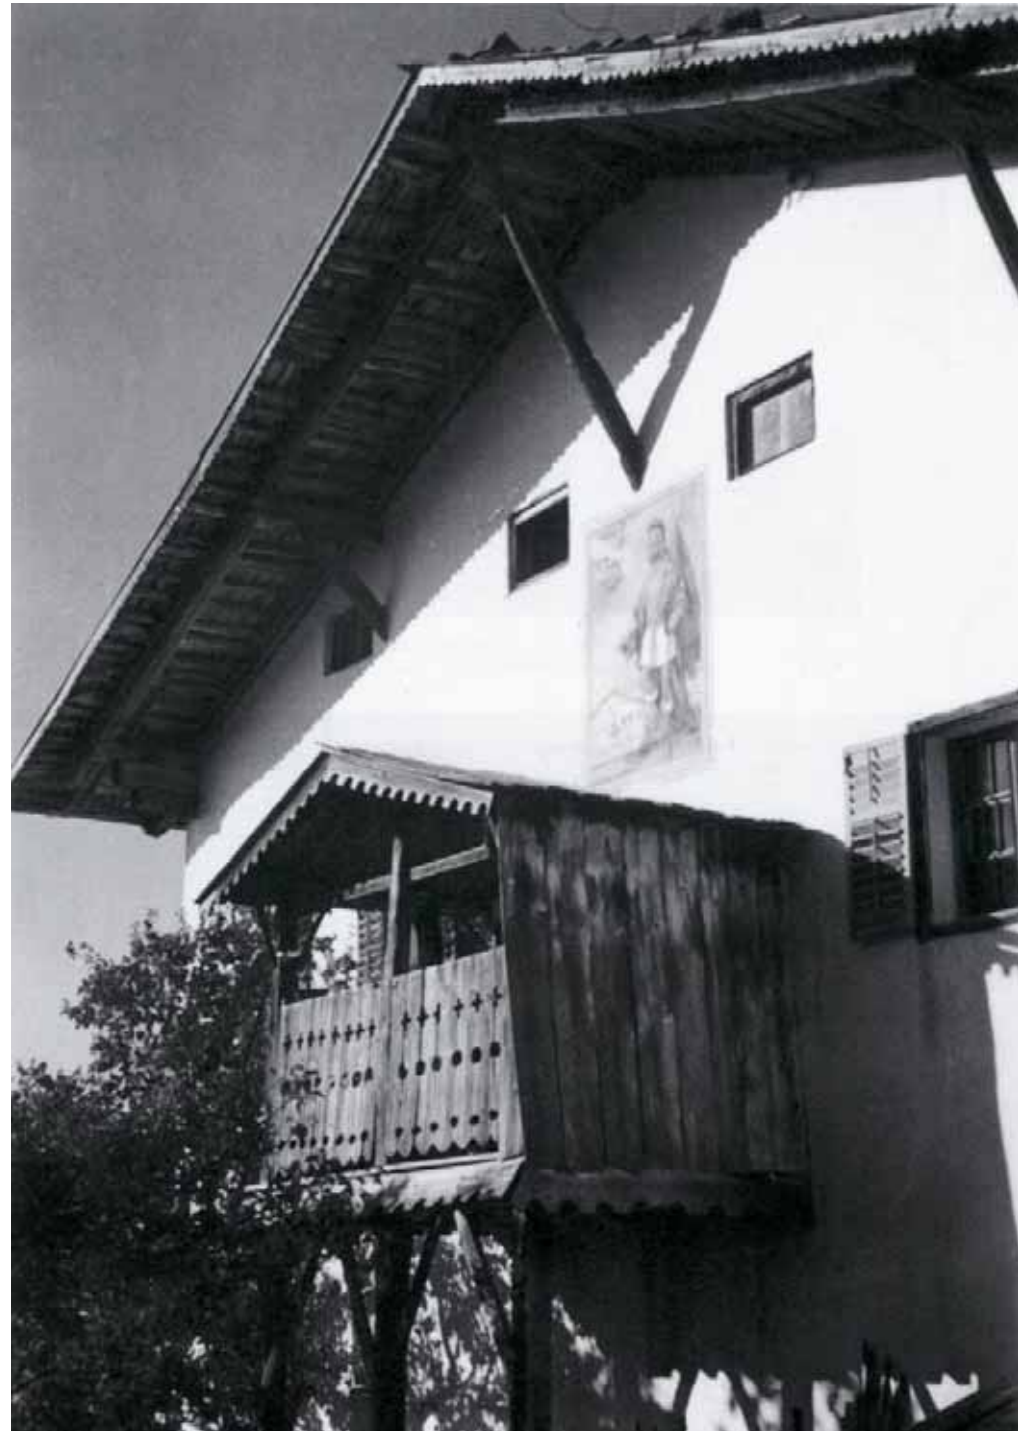

Jan. 2019 – Lago di Carezza, Alto Adige
Photographer Leonhard Angerer

Landmann Farmhouse estate
Restored 18th century «stube»

Farm Holiday Residence

"Maso Niederthalerhof" – a decorative take on tradition
2017

Maso Niederthalerhof
Holiday Farm

Maso Niederthalerhof
Holiday Farm

Maso Niederthalerhof

Holiday Farm

Maso Niederthalerhof

Nuovo Agriturismo e Residenza padronale

Maso Niederthalerhof
Holiday Farm

Maso Niederthalerhof