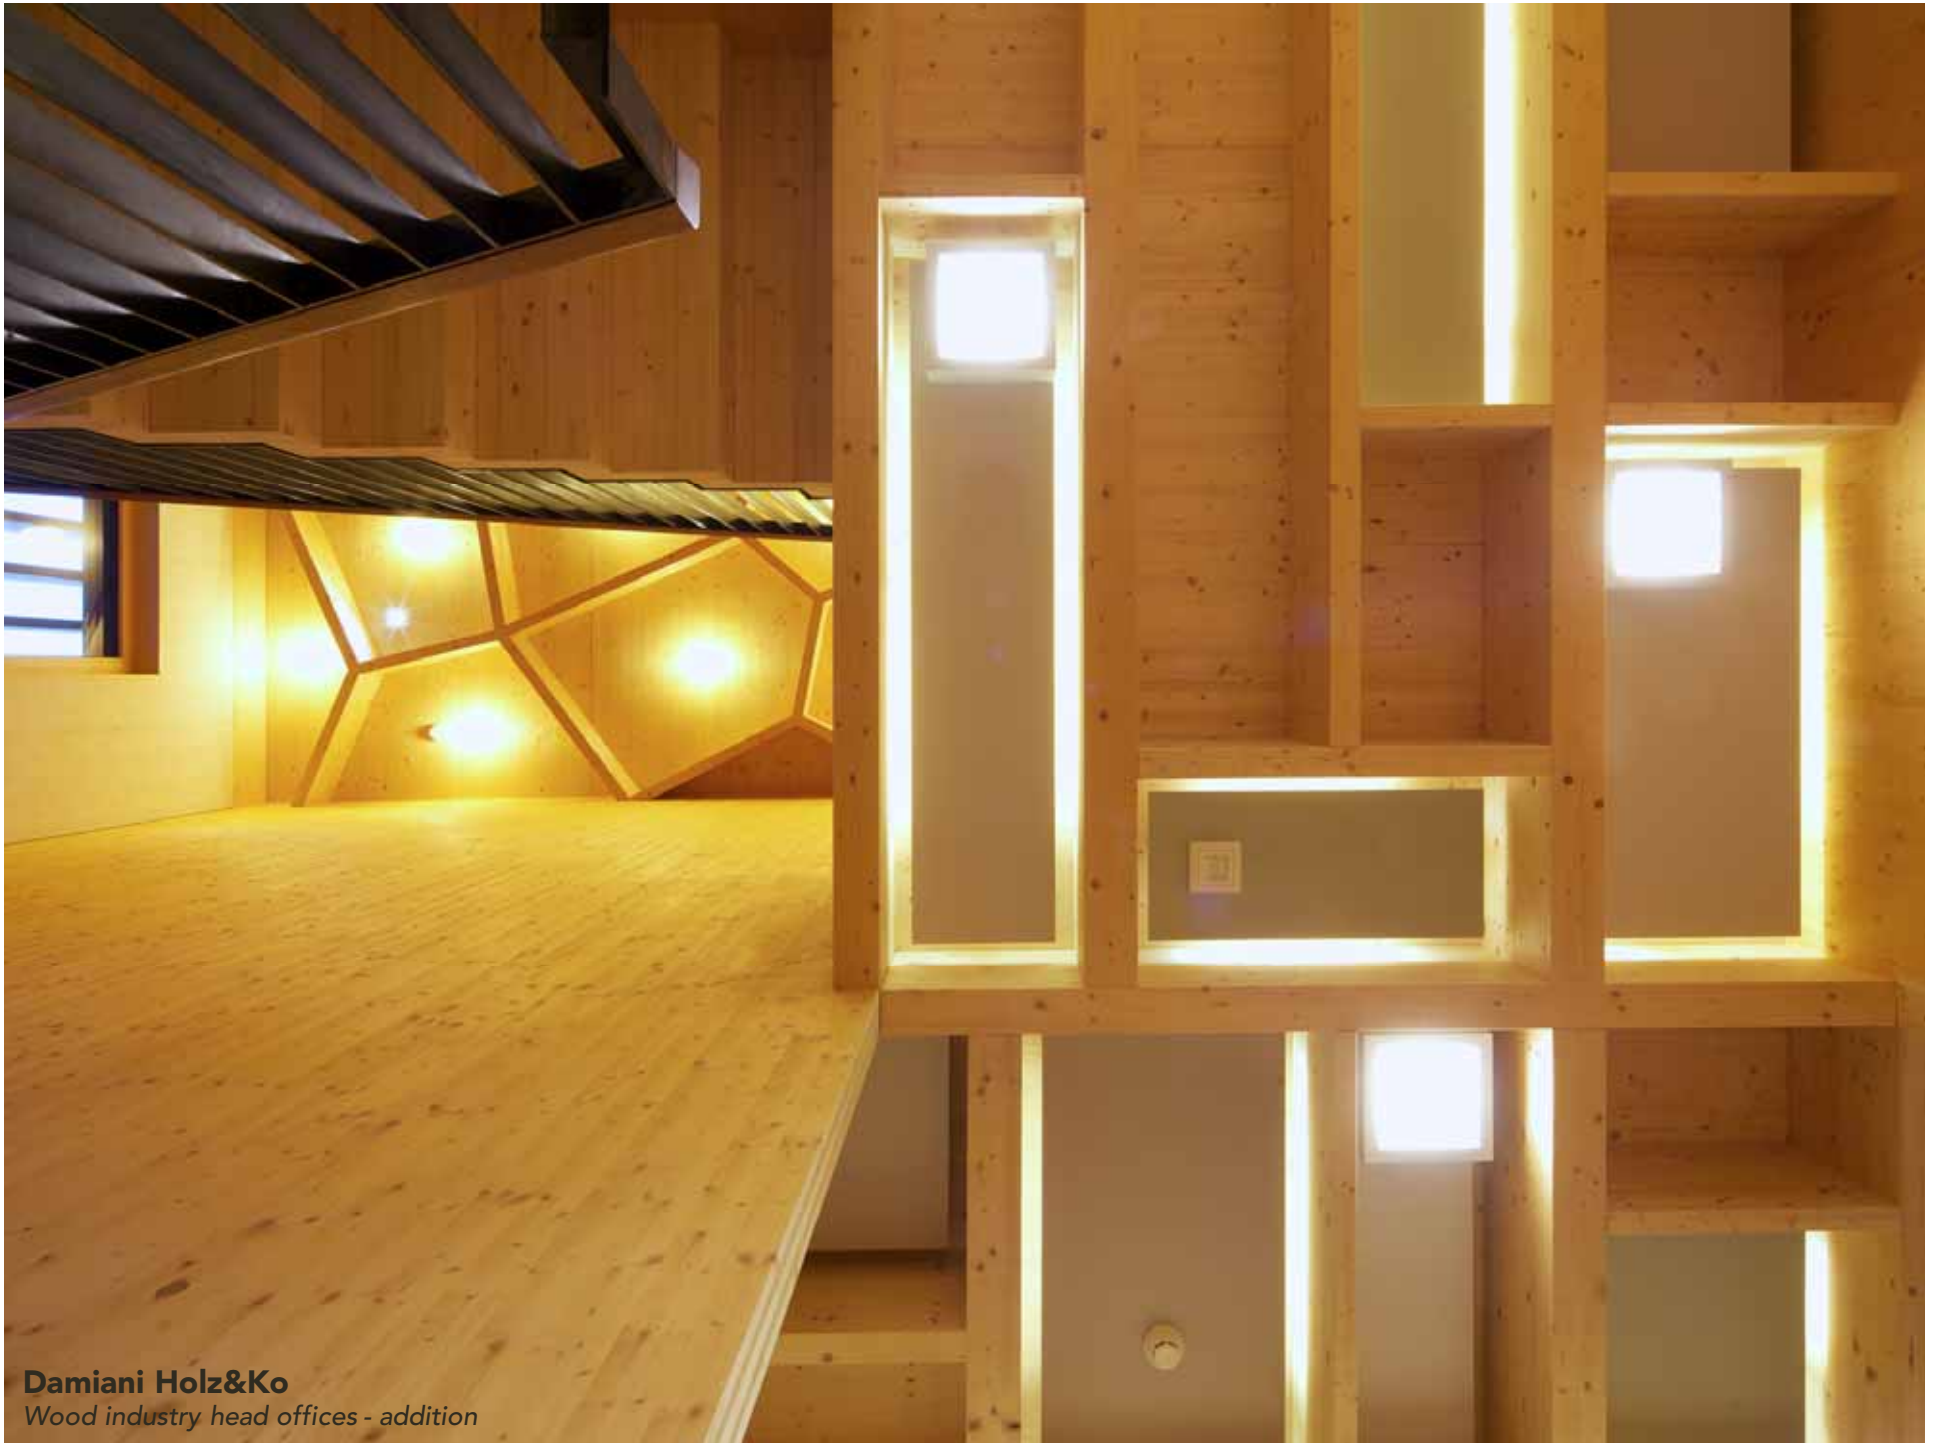

Damiani Holz&Ko
Wood industry head offices - addition