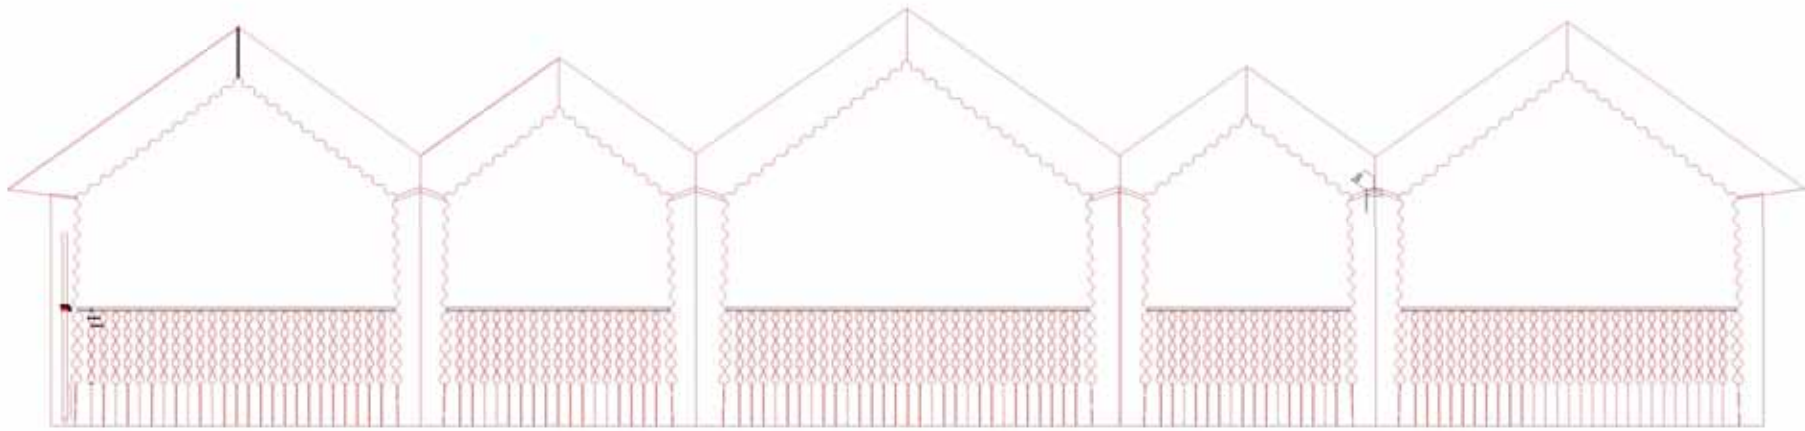

Maso Niederthalerhof
Holiday Farm

Maso Niederthalerhof
Holiday Farm

Maso Niederthalerhof

Holiday Farm

Maso Niederthalerhof

Nuovo Agriturismo e Residenza padronale

Maso Niederthalerhof
Holiday Farm

Maso Niederthalerhof

Holiday Farm

Maso Niederthalerhof

Holiday Farm

Maso Niederthalerhof
Holiday Farm

Hotel Icaro

Renovation and Addition – a complete makeover
2020

Hotel Icaro

Renovation and Addition, Alpe di Siusi